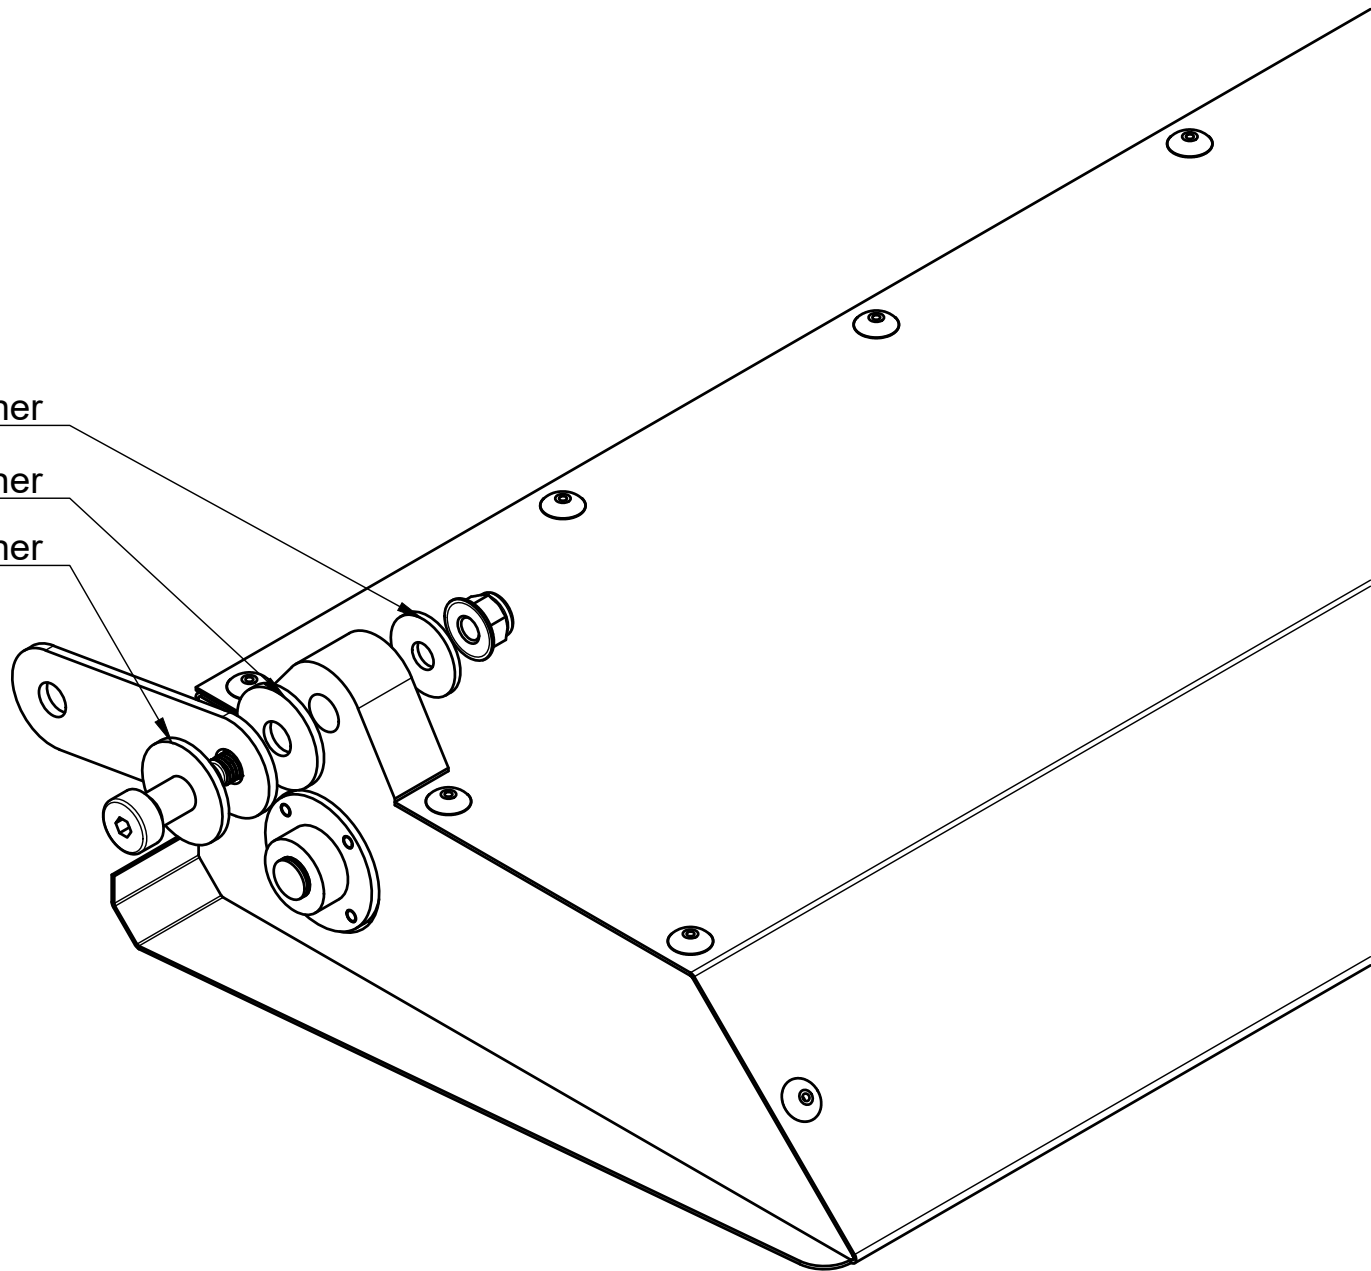

2x Bracket

8x M6x16mm

8x M6 Nylock

2x Lever

8x M3x8

Metal Washer

Plastic Washer

Metal Washer

2x Lever 1

2x Lever 2

4x M8x25mm

Metal Washer

Plastic Washer

Metal Washer

4x ID:10mm OD:30mm
Plastic Washer

4x ID:10mm OD:30mm
Metal Washer

4x ID:8mm OD:24mm

4x M8 nylock nut

2x M6x40mm

2x M6 Nylock nut

2x M10x50mm

4x ID:10mm OD:30mm
Plastic Washer

2x M10 Nylock nut