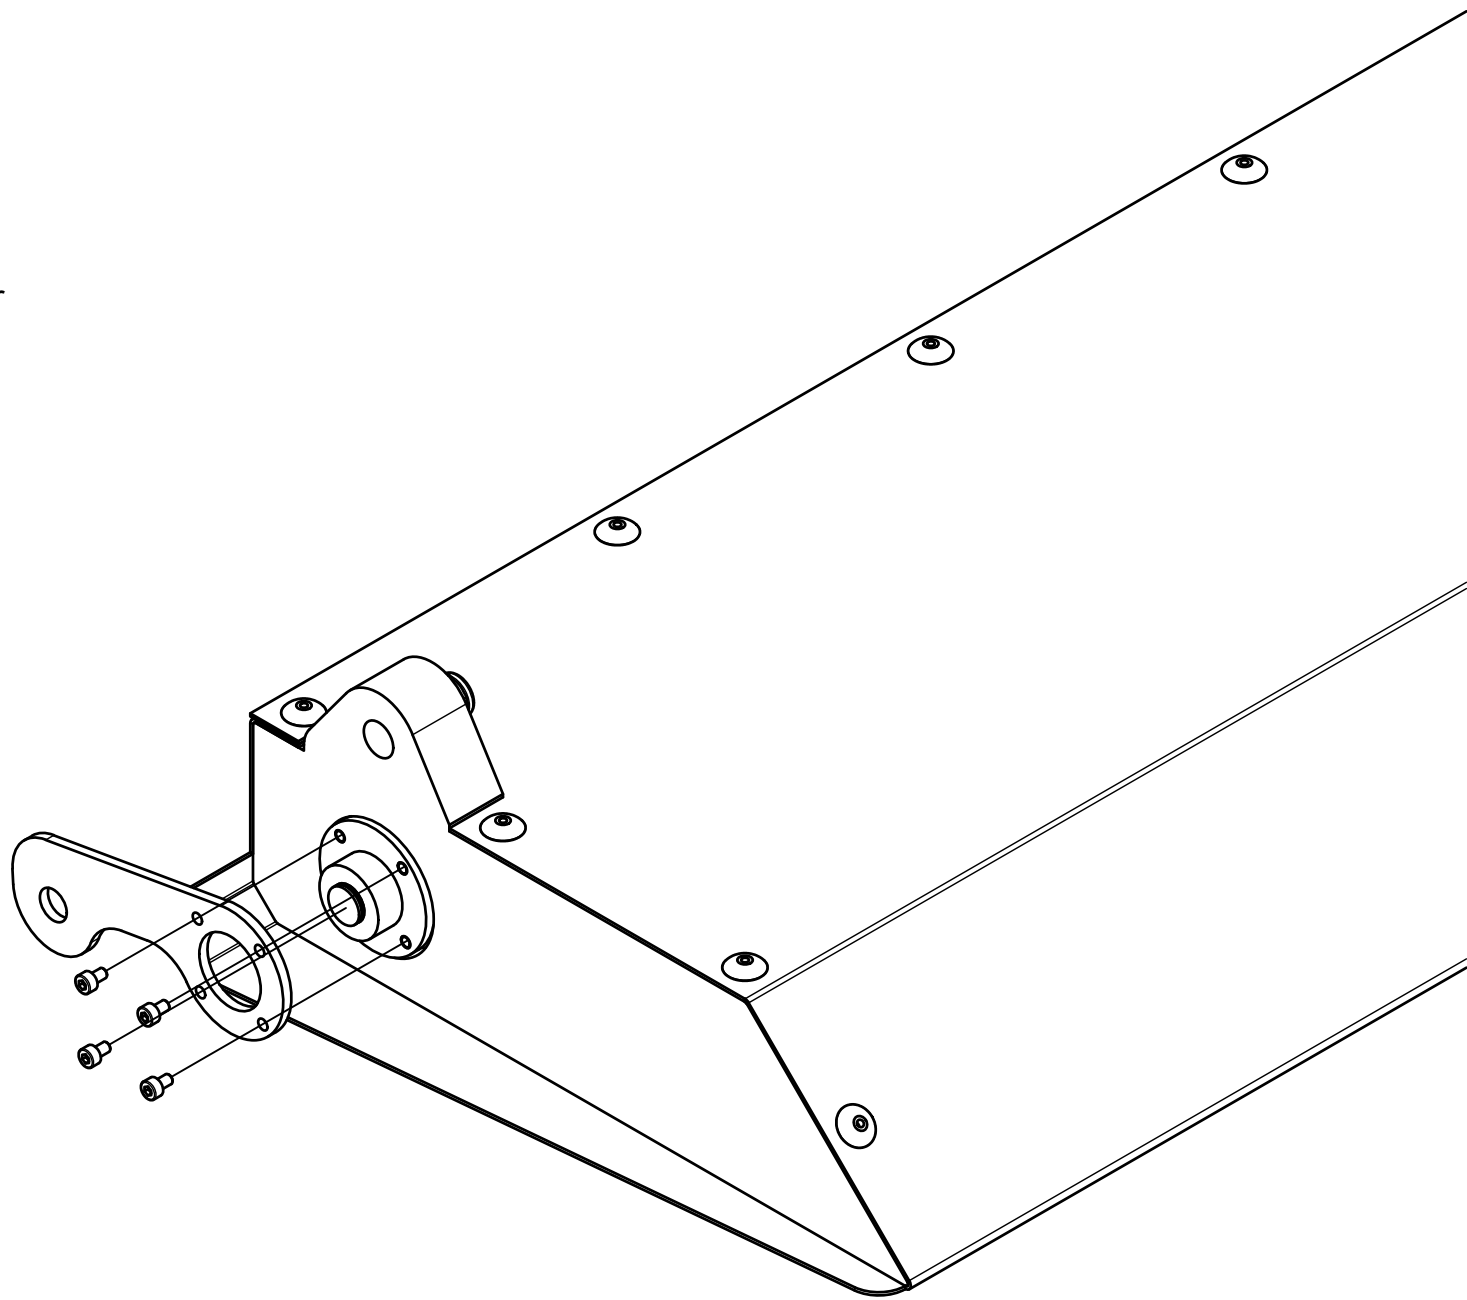

2x Bracket

8x M6x16mm

8x M6 Nylock

2x Lever

8x M3x8

Metal Washer

Plastic Washer

Metal Washer

2x Lever 1

2x Lever 2

4x M8x25mm

Metal Washer

Plastic Washer

Metal Washer

4x ID:10mm OD:30mm
Plastic Washer

4x ID:10mm OD:30mm
Metal Washer

4x ID:8mm OD:24mm

4x M8 nylock nut

2x M6x40mm

2x M6 Nylock nut

2x M10x50mm

4x ID:10mm OD:30mm
Plastic Washer

2x M10 Nylock nut