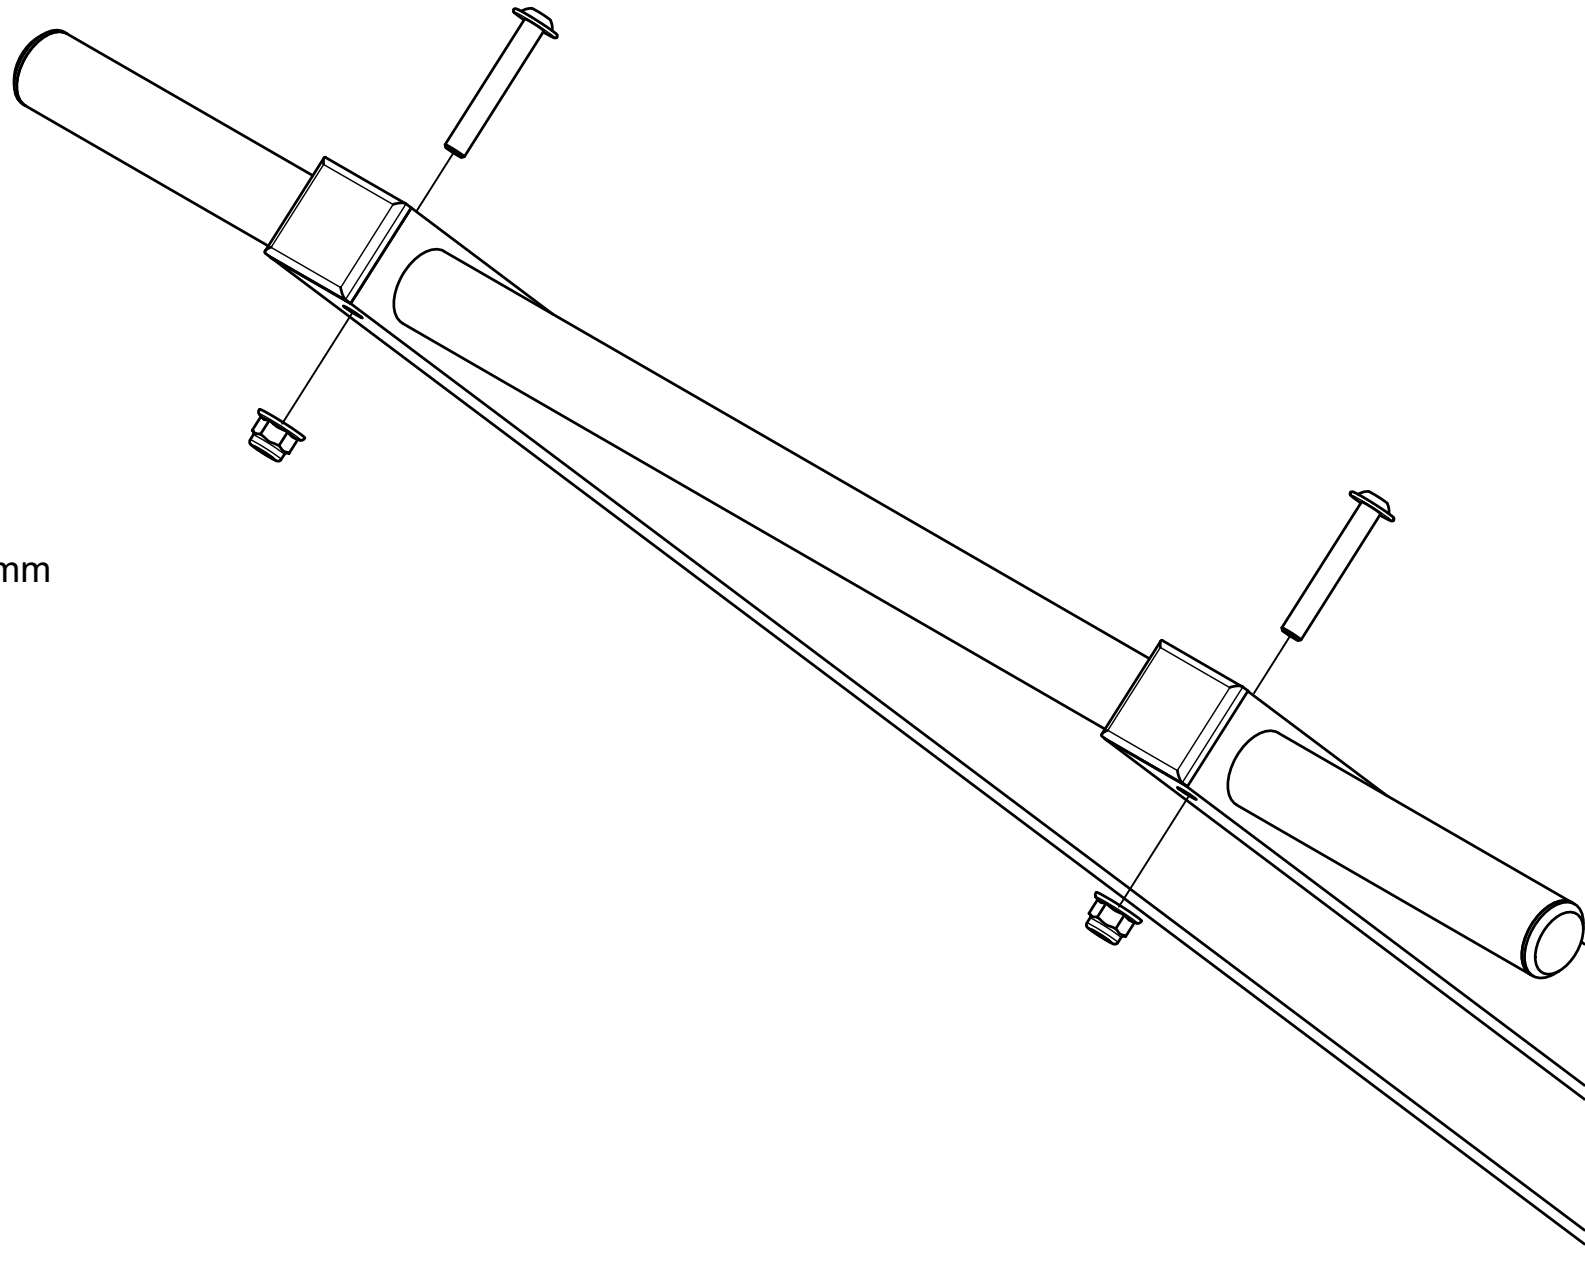

2x Lever 1

2x Lever 2

4x M8x25mm

Metal Washer

Plastic Washer

Metal Washer

4x ID:10mm OD:30mm
Plastic Washer

4x ID:10mm OD:30mm
Metal Washer

4x ID:8mm OD:24mm

4x M8 nylock nut

2x M6x40mm

2x M6 Nylock nut

2x M10x50mm

4x ID:10mm OD:30mm
Plastic Washer

2x M10 Nylock nut