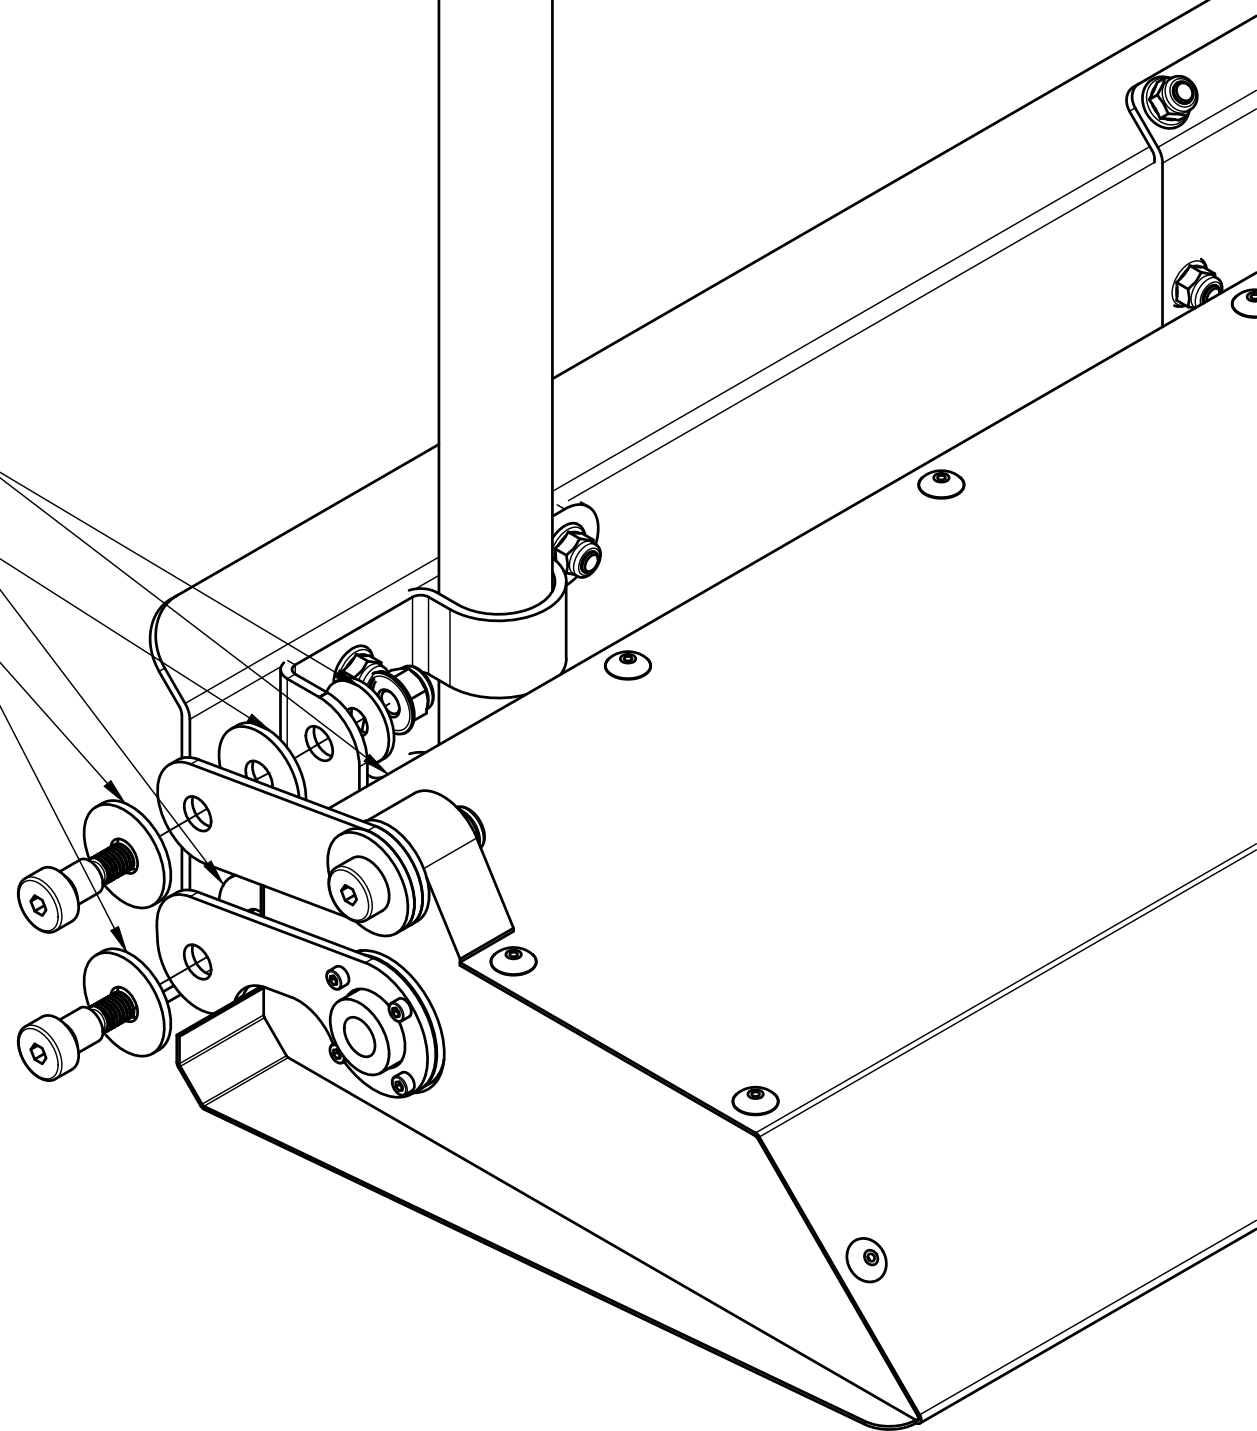

2x Lever 1

2x Lever 2

4x M8x25mm

Metal Washer

Plastic Washer

Metal Washer

4x ID:10mm OD:30mm
Plastic Washer

4x ID:10mm OD:30mm
Metal Washer

4x ID:8mm OD:24mm

4x M8 nylock nut

2x M6x40mm

2x M6 Nylock nut

2x M10x50mm

4x ID:10mm OD:30mm
Plastic Washer

2x M10 Nylock nut