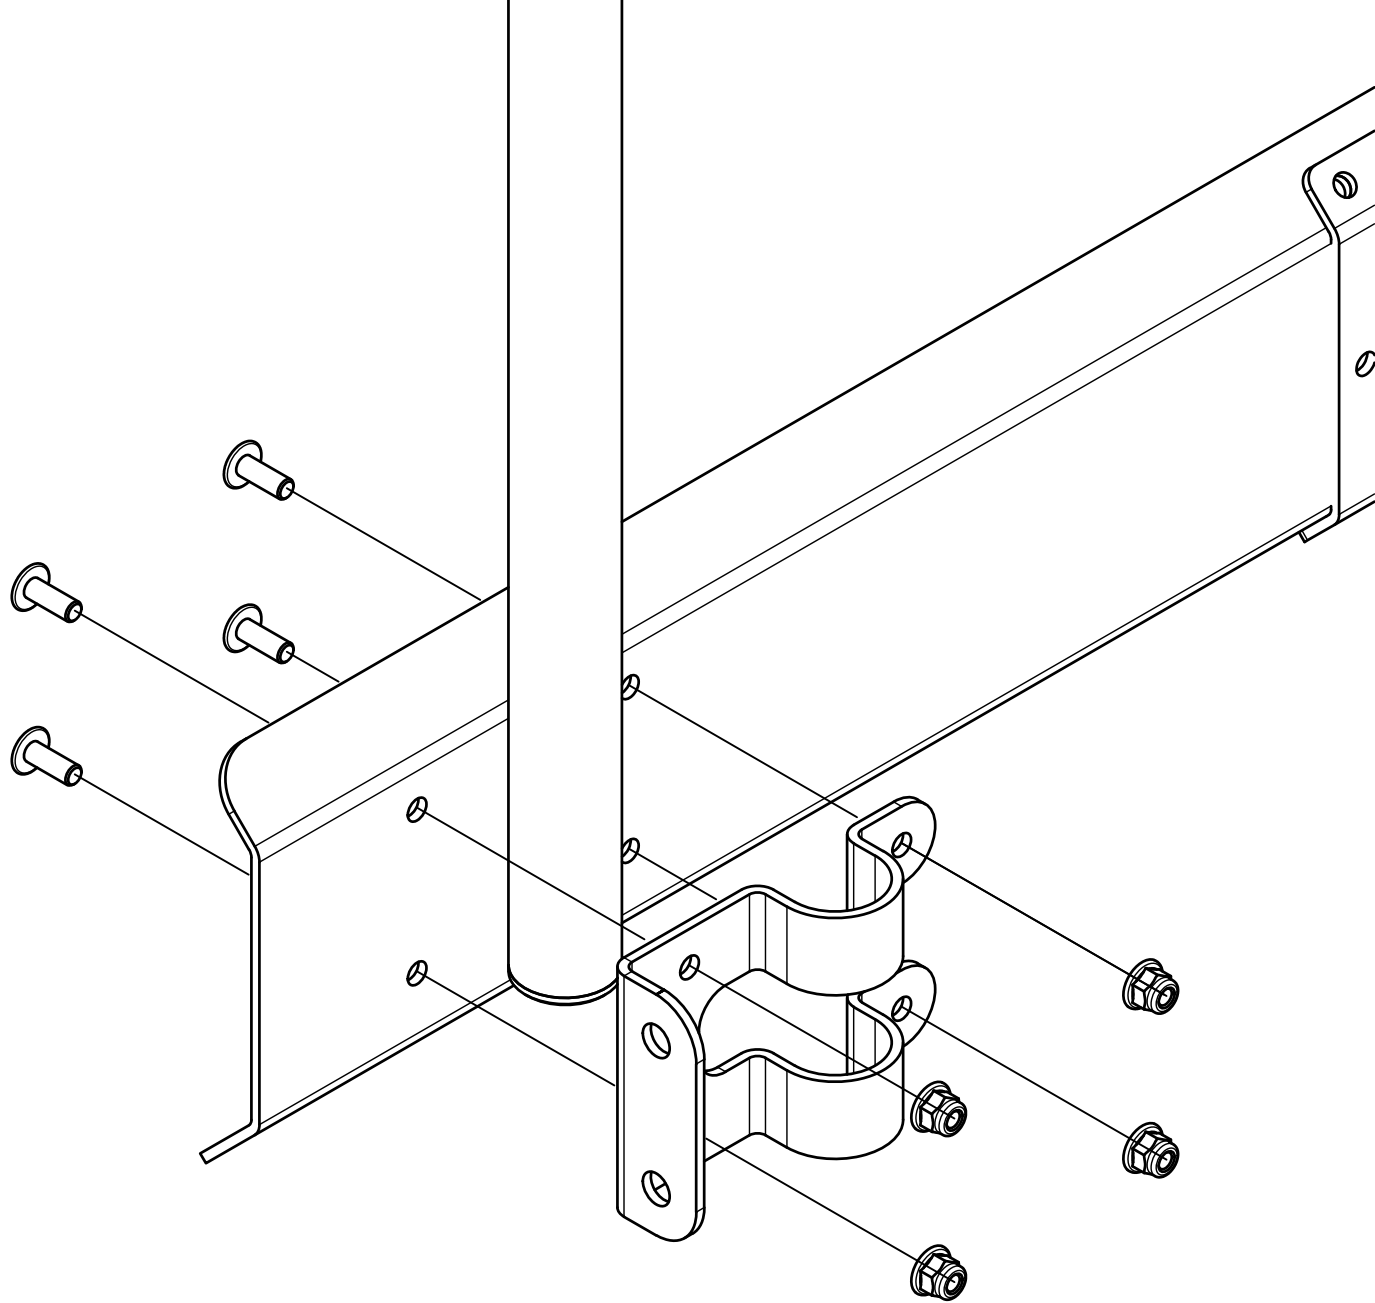

2x Bracket

8x M6x16mm

8x M6 Nylock

2x Lever

8x M3x8

Metal Washer

Plastic Washer

Metal Washer

2x Lever 1

2x Lever 2

4x M8x25mm

Metal Washer

Plastic Washer

Metal Washer

4x ID:10mm OD:30mm
Plastic Washer

4x ID:10mm OD:30mm
Metal Washer

4x ID:8mm OD:24mm

4x M8 nylock nut

2x M6x40mm

2x M6 Nylock nut

2x M10x50mm

4x ID:10mm OD:30mm
Plastic Washer

2x M10 Nylock nut